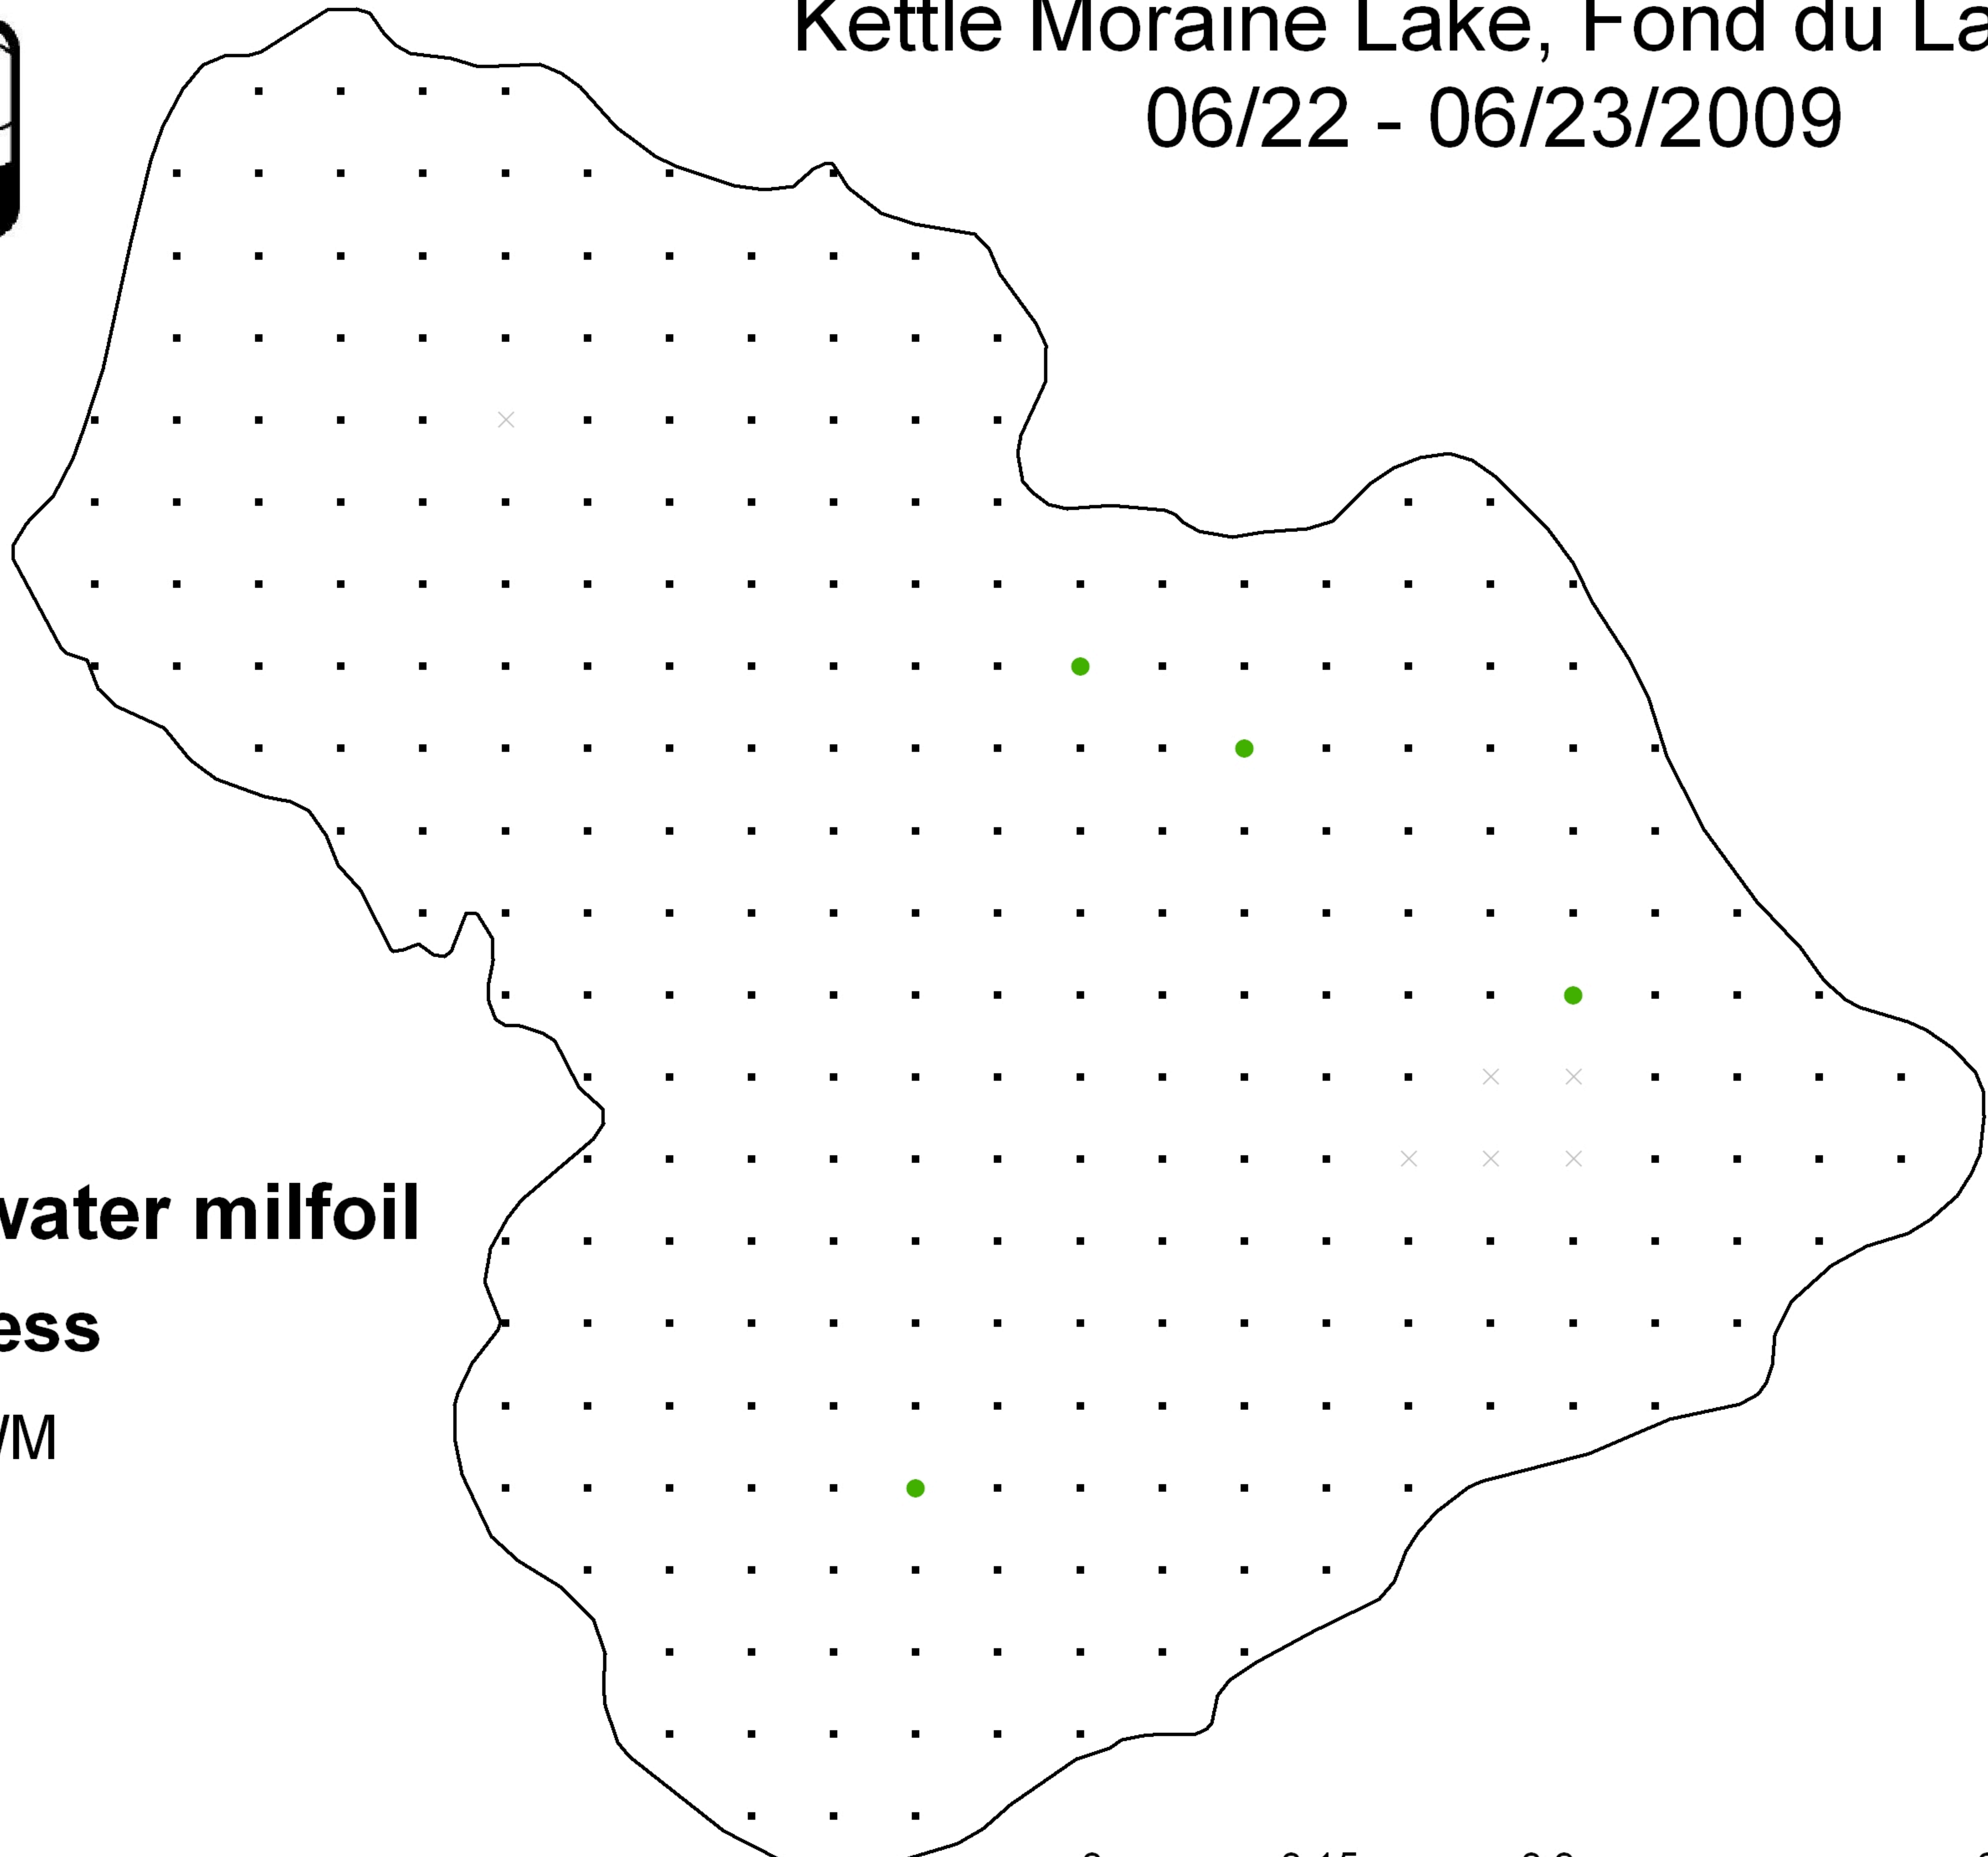

Kettle Moraine Lake, Fond du Lac Co. 06/22 - 06/23/2009

Eurasian water milfoil

Rake Fullness

- No EWM
- 1
- 2
- 3
- × Not Sampled